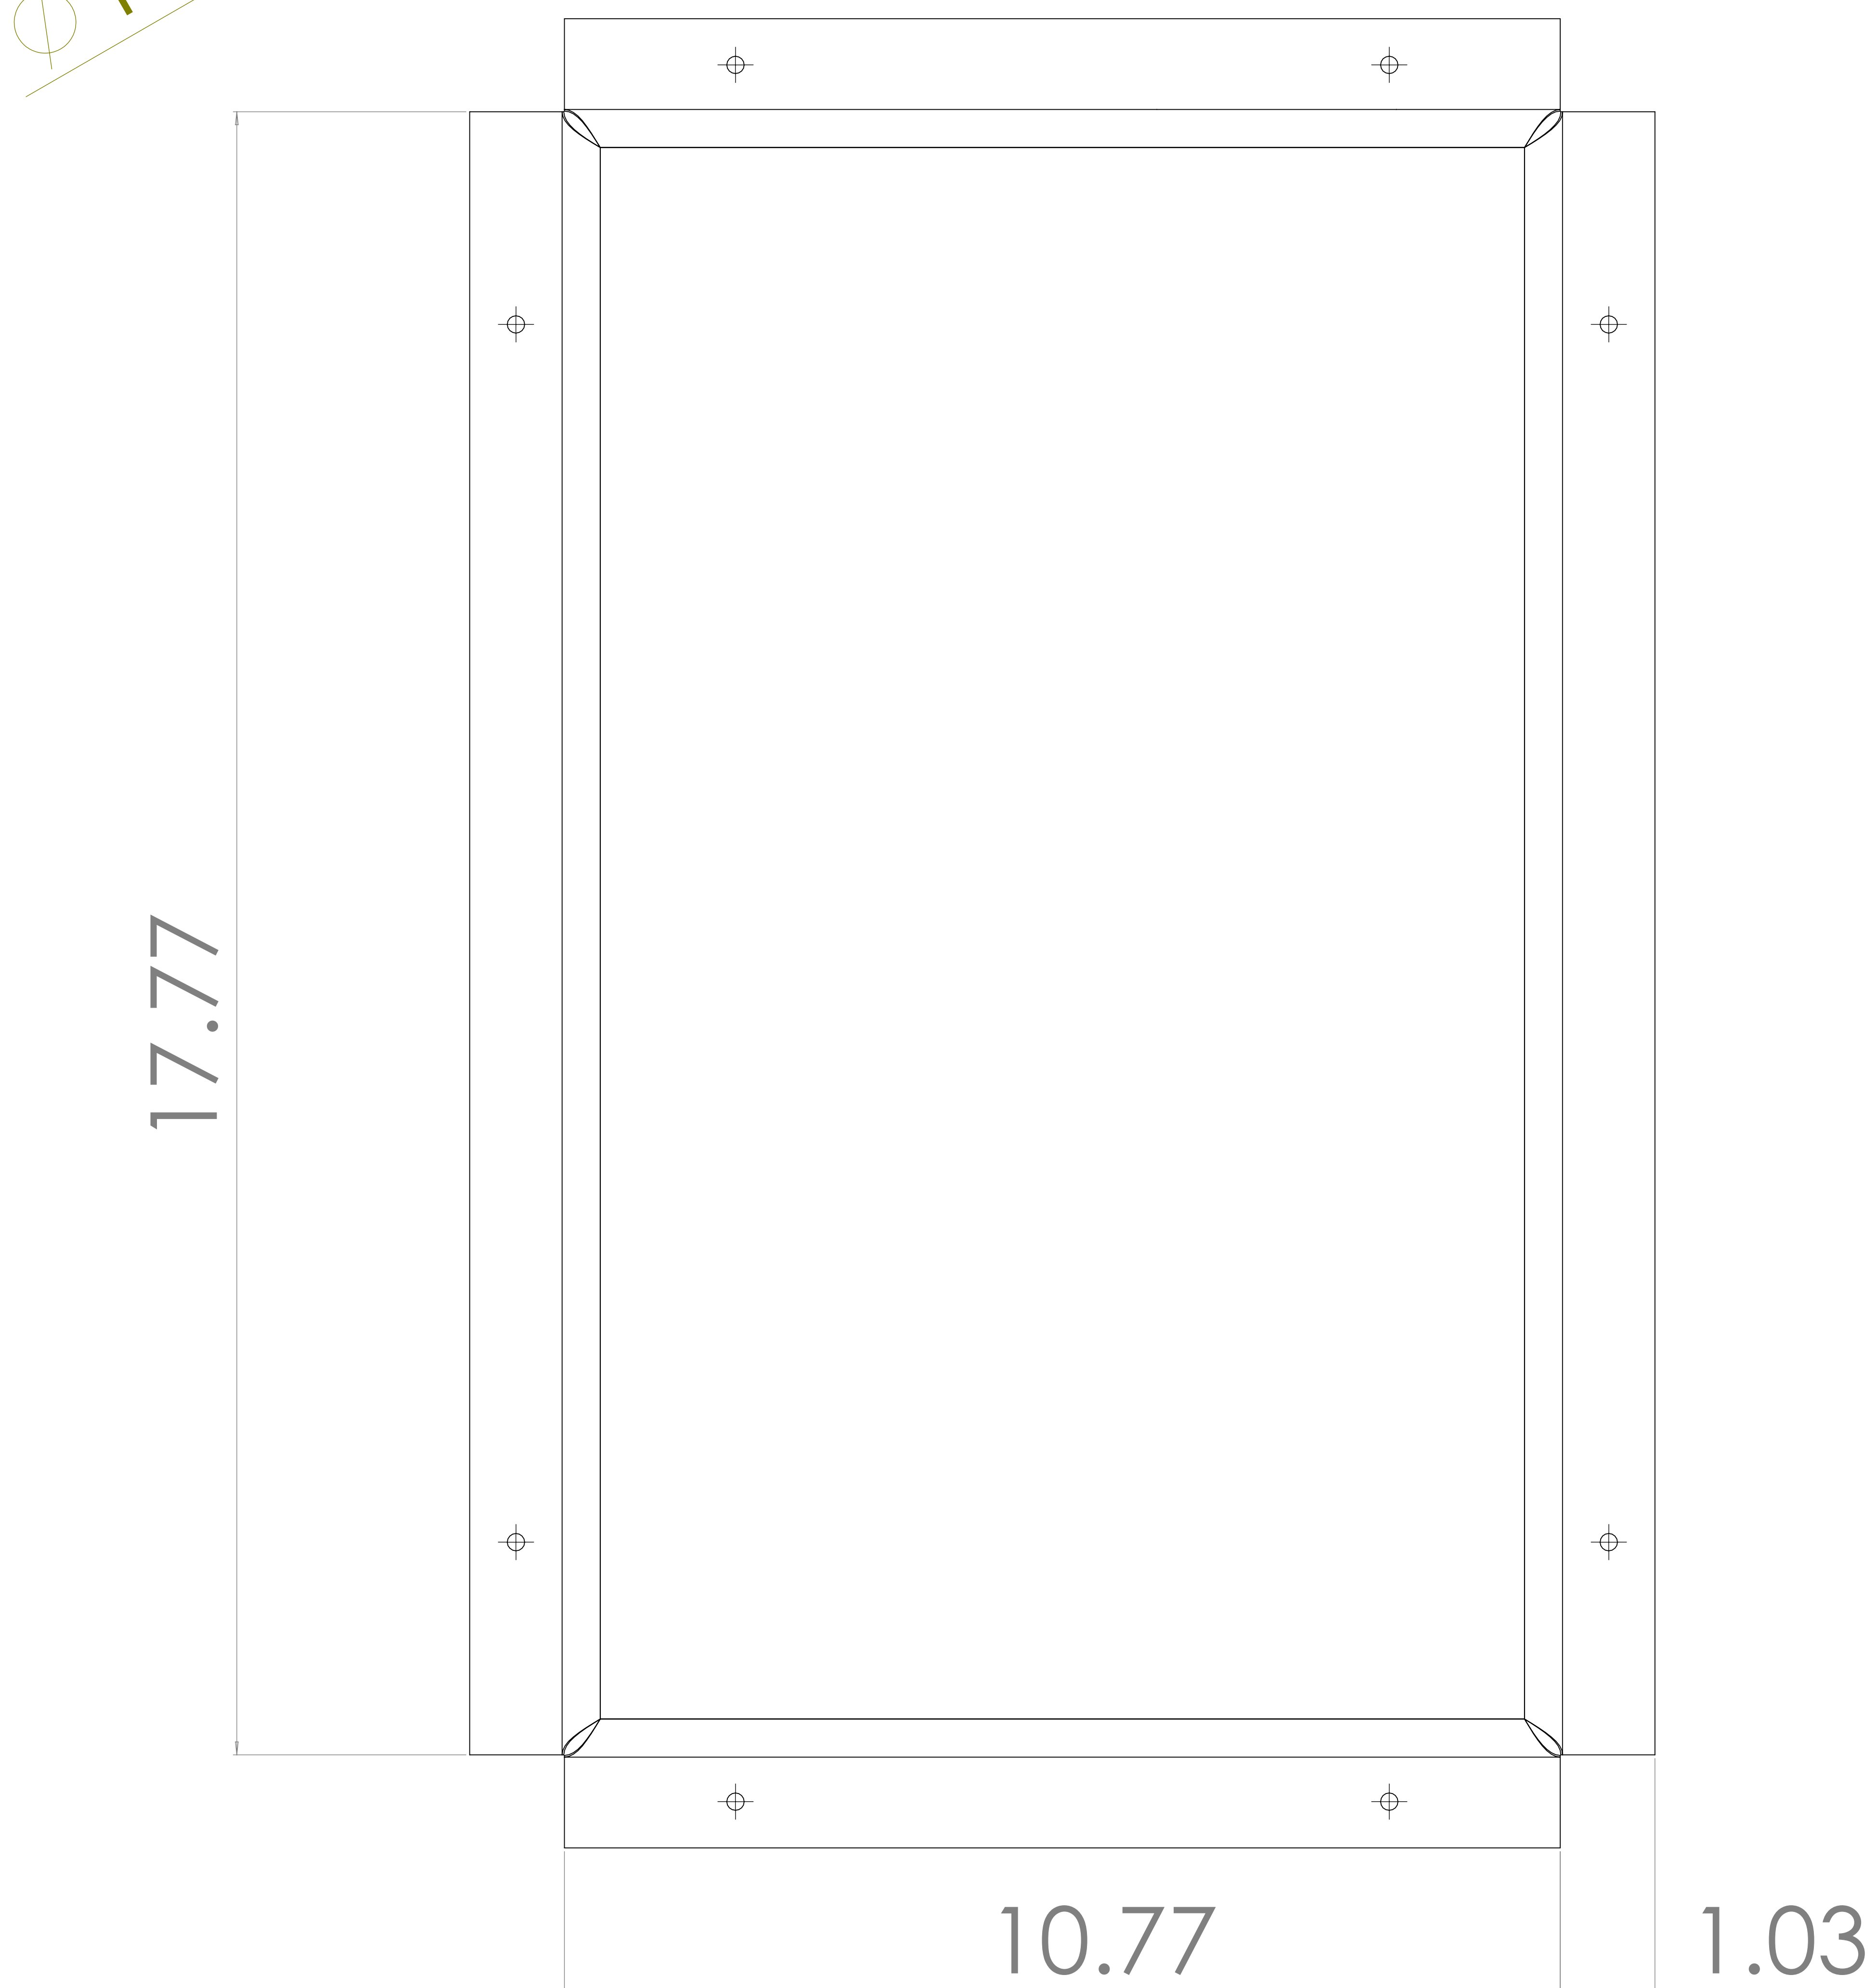

TOP VIEW

FRONT VIEW

SIDE VIEW

FRONT

BACK

DBX 1017FR4  
 DRYER VENT BOX  
 DIMENSION VIEW

DBX 1017FR4  
DRYER VENT BOX  
ISOMETRIC VIEW